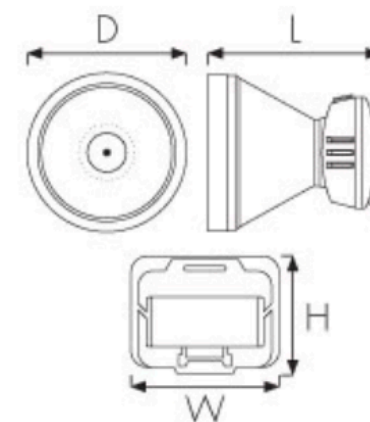

MODELS

SPEC

CODE	D (MM)	L (MM)	W (MM)	H (MM)	N.W. (G)	PCS (CTN)
75-LL520	84	84	80	60	226	100

MODELS

SPEC

5 modes Strong - Weak - Strobe - SOS (Long press 2 sec)

Light LED

Battery Rechargeable

Material ABS

Runtime Around 7 hours

Charging time Around 6 hours

Power 3 watt

Waterproof IP42

Fall resistance 1 m