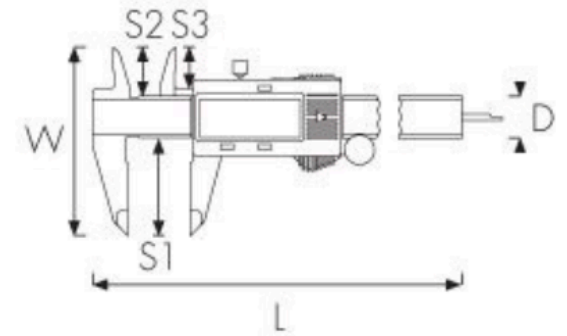

MODELS

DETAILS

CODE	L (MM)	W (MM)	D (MM)	S1 (MM)	S2 (MM)	S3 (MM)	PCS (CTN)
64-VC006	235	77	16	40	22	17	50
64-VC008	295	77	16	40	22	17	50

MODELS

DETAILS

<b>CODE</b>	<b>RANGE (MM / INCH)</b>	<b>RESOLUTION (MM)</b>
64-VC006	150 / 6	0.01
64-VC008	200 / 8	0.01